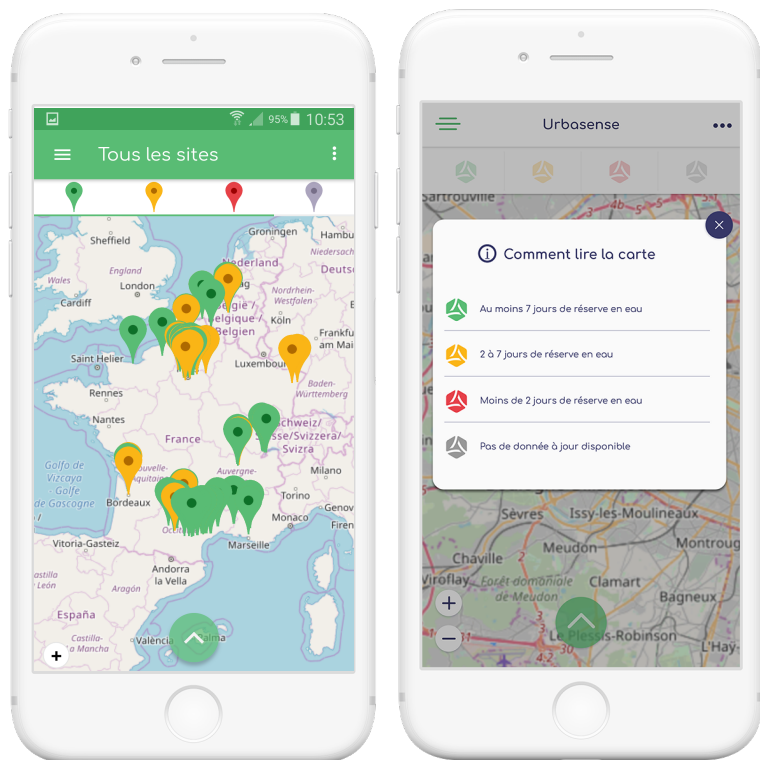

Urbasense mobile application : Direct access to the water needs of plants

- ▶ Daily and automatic update according to the needs of the watering
- ▶ Visual vigilance according to time remaining before watering

Unlimited users
Geolocation
Secure individual connection

MAP OF YOUR TERRITORY

- ▶ Maps by sector
- ▶ Direct access via a contextual menu

DETAILED ACCESS

- ▶ General information
- ▶ Photos of the sites and equipped subjects